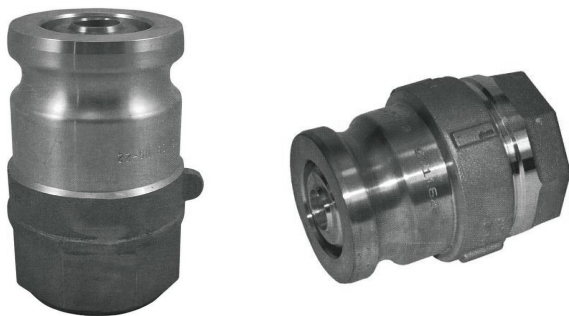

### Straight Couplers

Used at liquid transfer points where product loss could occur, they provide a reliable solution to prevent spillage during connection or disconnection. They are well suited for handling petroleum products, solvents, chemicals, vegetable oils, detergents and many acids and caustics. Available in 2" or 3" with Buna or Viton Seals.

**\$ 1,371.60**

2" Dixon w/ Buna Seals  
**14-DBC61-200**

**\$ 714.65**

2" Dixon w/ Viton Seals  
**14-DBC62-200**

**\$ 800.59**

3" Dixon w/ Buna Seals  
**14-DBC61-300**

**\$ 1,488.53**

3" Dixon w/ Viton Seals  
**14-DBC62-300**

### Adaptors

Helps to prevent liquid spillage during the connection/disconnection process. The adaptor contains a spring loaded poppet to assure fast closing and tight seal. Available in 2" or 3" with Buna or Viton Seals.